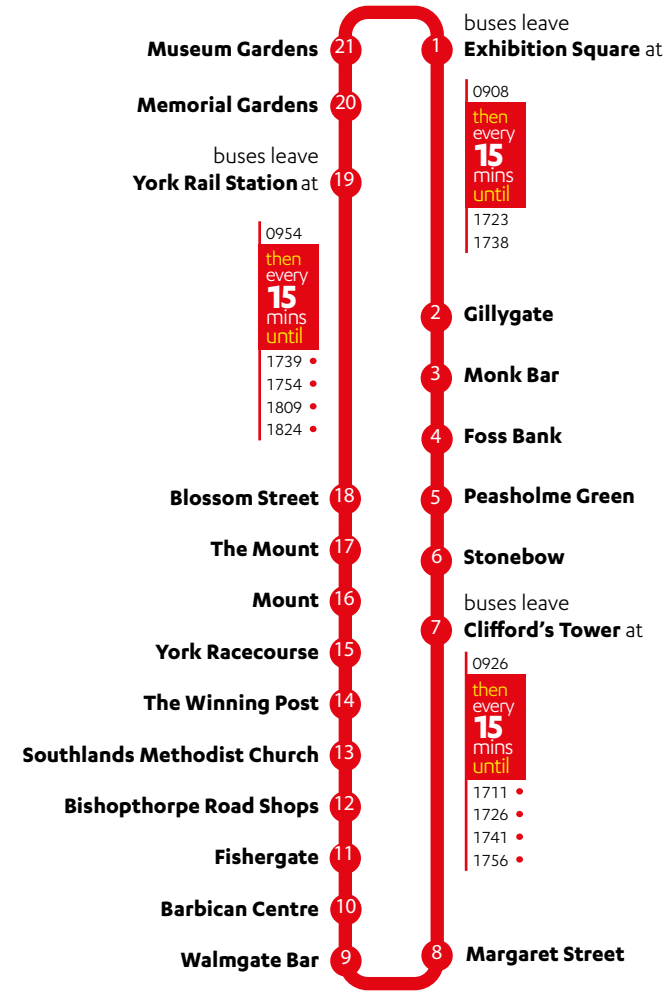

Timetable

every 15 mins 7 days a week

all buses do a complete circuit of the tour except
• buses in red finish at Exhibition Square

Live Guide and Multilingual Tours

During the summer our tour guides paint a colourful picture of York over the last 2000 years and bring their own unique knowledge to the tours too. Recorded commentary is also available in the following languages.

park & ride

- 5 P Monks Cross, Grimston Bar
- 6 P Monks Cross
- 7 P Askham Bar, Designer Outlet, Poppleton Bar
- 10 P Designer Outlet
- 19 P Askham Bar, Designer Outlet, Monks Cross, Poppleton Bar
- 21 P Rawcliffe Bar