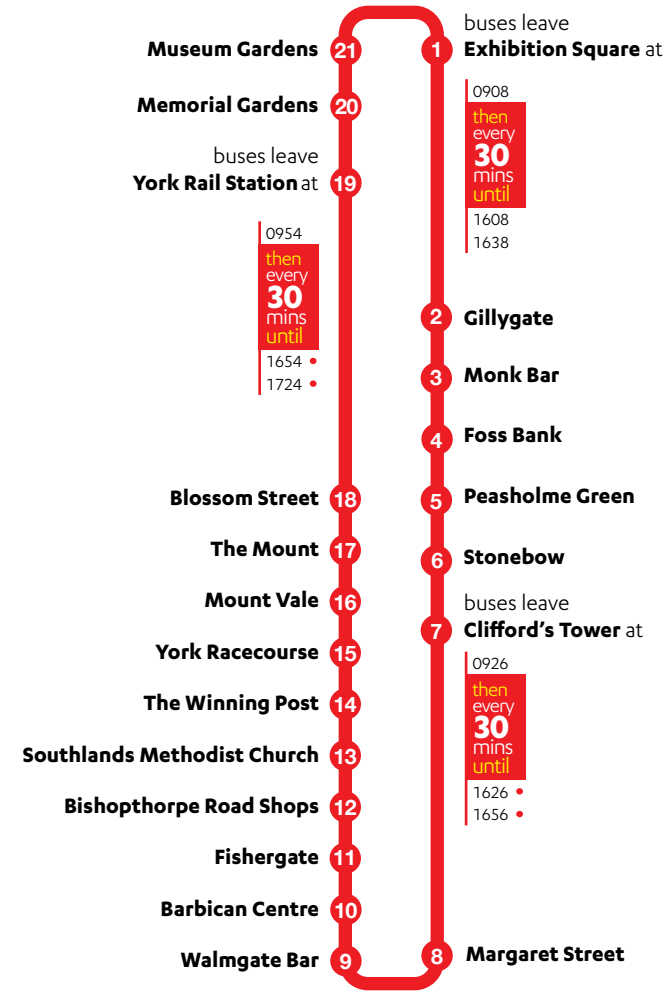

# Timetable

every 30 mins 7 days a week

all buses do a complete circuit of the tour except  
 • buses in red finish at Exhibition Square

### park & ride

- 5 P Monks Cross, Grimston Bar
- 6 P Monks Cross
- 7 P Askham Bar, Designer Outlet, Poppleton Bar
- 10 P Designer Outlet
- 19 P Askham Bar, Designer Outlet, Monks Cross, Poppleton Bar
- 21 P Rawcliffe Bar

**transdev TREATS MONEY OFF** get money off when you show your bus ticket at these places

- City Cruises
- Roman Bath Museum
- Merchant Adventurers' Hall

### hotels

- The Principal
- The Grand
- Travelodge
- The Holiday Inn
- IBIS York
- Premier Inn